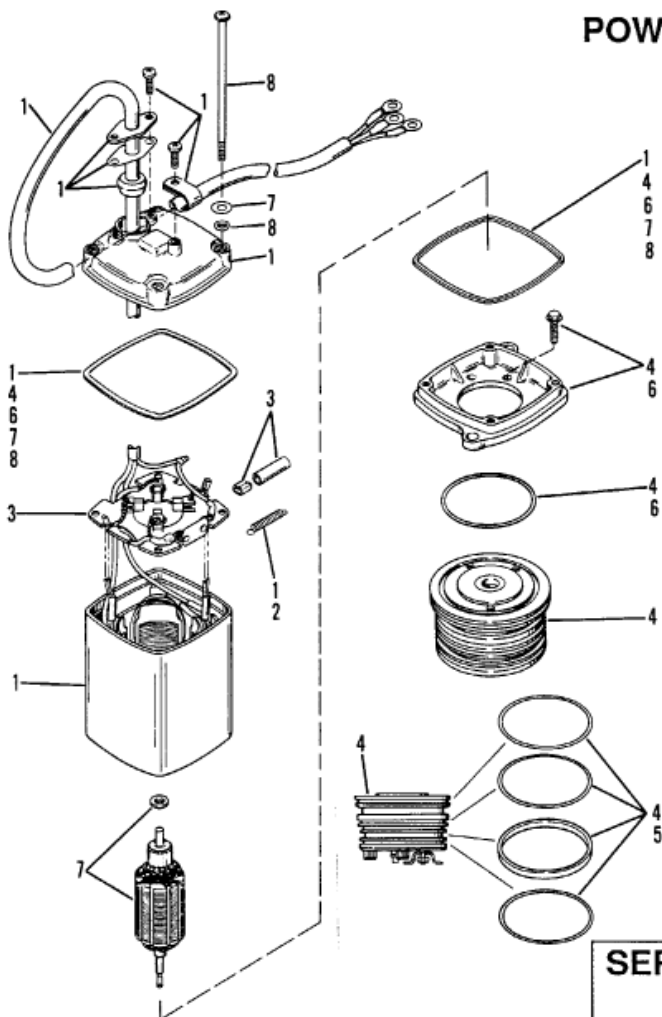

### POWER TRIM PUMP

**SERIAL #C-159199  
 & BELOW**

#### Parts List

Ref	Class	Part	Description	Qty	Comment	Footnote
		99186T	POWER TRIM PUMP	1		
1		12659	FRAME AND FIELD KIT	1		
2		12665	BRUSH SPRING KIT	1		
3		13506	BRUSH CARD KIT	1		
4		12662	PUMP/END FRAME KIT	1		
5		12663	PUMP SEAL KIT	1		
6		12660	END FRAME KIT	1		
7		12661	ARMATURE KIT	1		
8		12664	THRU BOLT KIT	1		